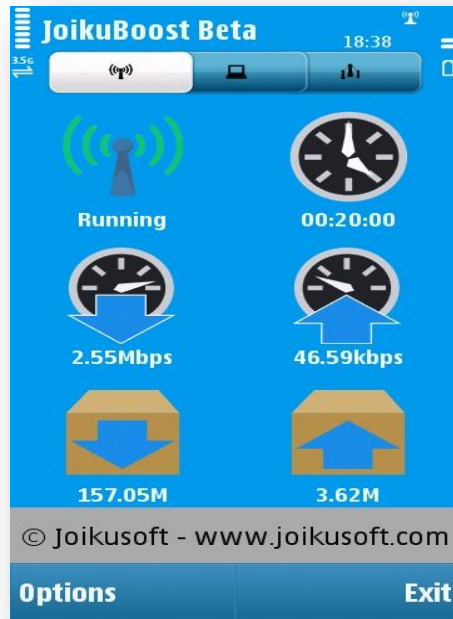

JoikuBoost use is easy and intuitive

*1-click to transform
a mobile phone to
a 3G WiFi Router
and **add Boosters** to shared
WiFi network for increased speed*