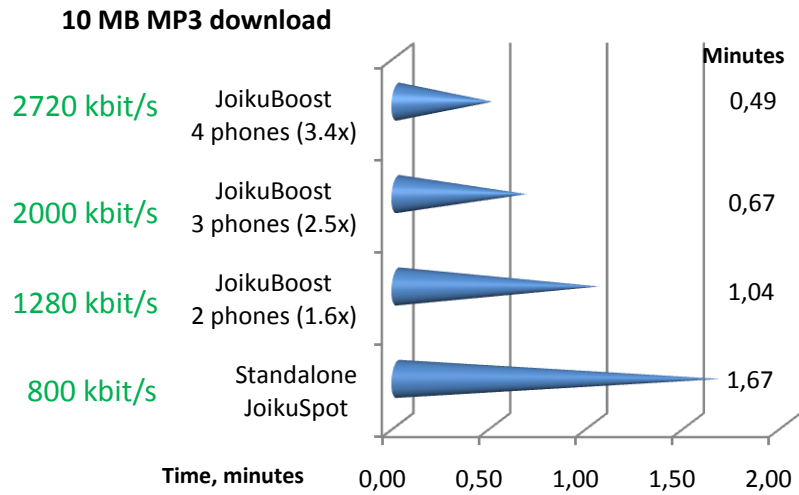

Time in Minutes it takes to complete a web download

	Standalone JoikuSpot	JoikuBoost 2 phones (1.6x)	JoikuBoost 3 phones (2.5x)	JoikuBoost 4 phones (3.4x)
10 MB MP3 download	1,67	1,04	0,67	0,49
100 MB Game download	16,7	10,4	6,7	4,9
1 GB File download	167	104	67	49

SpeedTest performed under good 3G coverage, with 4 different phones with mobile broadband subscriptions from several operators. Each broadband subscription allows **up to 2Mb/s promised** throughput.

3 Tests were performed. 10Mb, 100Mb and 1Gb web download using different combinations of connected JoikuBoost clients and standalone JoikuSpot client with a single broadband connection.

The results suggest that

- 2 Connected JoikuBoost clients from different 3G networks increase the data connection throughput (speed) **with 1.6x multiplier**
- 3 Connected JoikuBoost clients increase **with 2.5x multiplier**
- 4 Connected JoikuBoost clients increase **with 3.4x multiplier**
- Average Actual throughput (Tp) with standalone JoikuSpot was **800 kbit/s**
- Average Actual Tp with 2 connected JoikuBoost clients were **1280 kbit/s**
- Average Actual Tp with 3 connected JoikuBoost clients were **2000 kbit/s**
- Average Actual Tp with 4 connected JoikuBoost clients were **2720 kbit/s**

→ JOIKUBOOST MULTIPLIES ACTUAL MOBILE INTERNET CONNECTION SPEED
→ OPERATOR PROMISED VERSUS ACTUAL THROUGHPUT DEVIATES A LOT