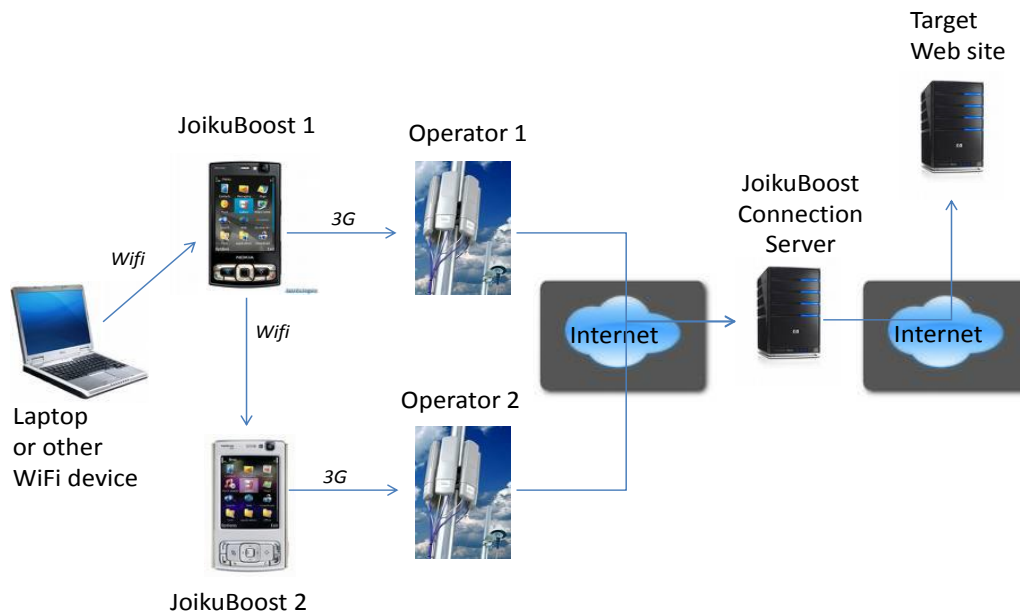

3.4x – Actual Internet Speed

with 4 connected JoikuBoost phones

Standalone JoikuSpot WiFi connection can give you e.g. 800kbit/s actual speed with 2Mb/s operator broadband subscription, which is greater than via Bluetooth or USB Modems in similar contexts.

*JoikuBoost can transform your JoikuSpots **800kbit/s Actual internet throughput** into e.g. **2.7Mb/s** by combining multiple mobile phone 3G connections into one unified larger bitpipe.*

*As JoikuBoost routes internet traffic **via several different available operator 3G networks**, the **actual user evidenced network throughput is multiplied** as the bits flow via several operator networks in tandem.*