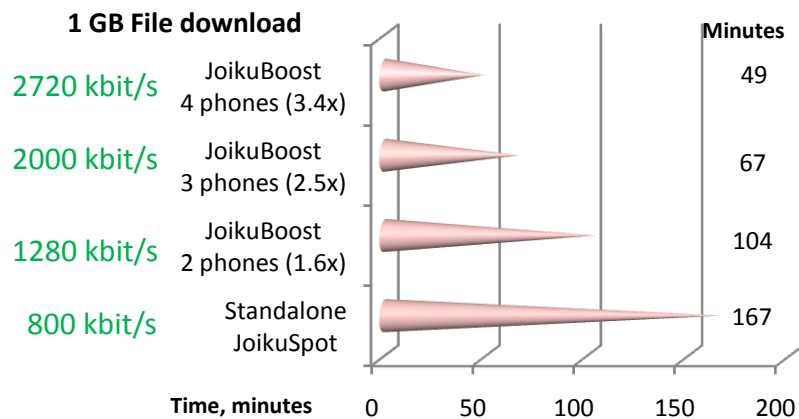

Time in Minutes it takes to complete a web download

	Standalone JoikuSpot	JoikuBoost 2 phones (1.6x)	JoikuBoost 3 phones (2.5x)	JoikuBoost 4 phones (3.4x)
10 MB MP3 download	1,67	1,04	0,67	0,49
100 MB Game download	16,7	10,4	6,7	4,9
1 GB File download	167	104	67	49

SpeedTest performed under good 3G coverage, with 4 different phones with mobile broadband subscriptions from several operators. Each broadband subscription allows **up to 2Mb/s promised** throughput.

3 Tests were performed. 10Mb, 100Mb and 1Gb web download using different combinations of connected JoikuBoost clients and standalone JoikuSpot client with a single broadband connection.

The results suggest that

- 2 Connected JoikuBoost clients from different 3G networks increase the data connection throughput (speed) **with 1.6x multiplier**
- 3 Connected JoikuBoost clients increase **with 2.5x multiplier**
- 4 Connected JoikuBoost clients increase **with 3.4x multiplier**
- Average Actual throughput (Tp) with standalone JoikuSpot was **800 kbit/s**
- Average Actual Tp with 2 connected JoikuBoost clients were **1280 kbit/s**
- Average Actual Tp with 3 connected JoikuBoost clients were **2000 kbit/s**
- Average Actual Tp with 4 connected JoikuBoost clients were **2720 kbit/s**

→ JOIKUBOOST MULTIPLIES ACTUAL MOBILE INTERNET CONNECTION SPEED
→ OPERATOR PROMISED VERSUS ACTUAL THROUGHPUT DEVIATES A LOT