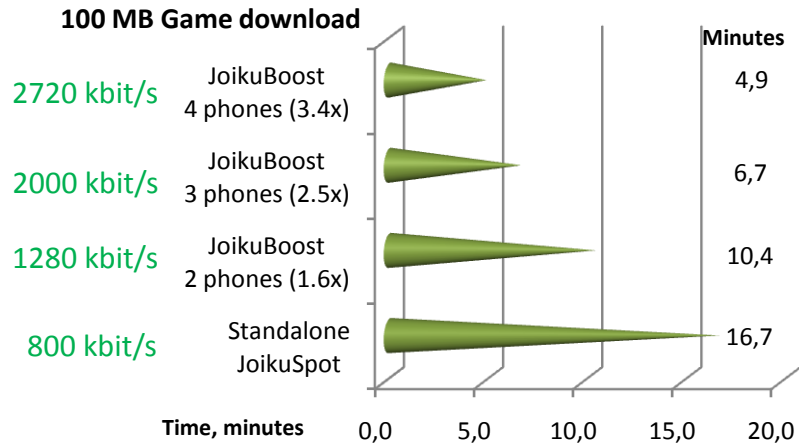

Time in Minutes it takes to complete a web download

	Standalone JoikuSpot	JoikuBoost 2 phones (1.6x)	JoikuBoost 3 phones (2.5x)	JoikuBoost 4 phones (3.4x)
10 MB MP3 download	1,67	1,04	0,67	0,49
100 MB Game download	16,7	10,4	6,7	4,9
1 GB File download	167	104	67	49

SpeedTest performed under good 3G coverage, with 4 different phones with mobile broadband subscriptions from several operators. Each broadband subscription allows **up to 2Mb/s promised** throughput.

3 Tests were performed. 10Mb, 100Mb and 1Gb web download using different combinations of connected JoikuBoost clients and standalone JoikuSpot client with a single broadband connection.

The results suggest that

- 2 Connected JoikuBoost clients from different 3G networks increase the data connection throughput (speed) **with 1.6x multiplier**
- 3 Connected JoikuBoost clients increase **with 2.5x multiplier**
- 4 Connected JoikuBoost clients increase **with 3.4x multiplier**
- Average Actual throughput (Tp) with standalone JoikuSpot was **800 kbit/s**
- Average Actual Tp with 2 connected JoikuBoost clients were **1280 kbit/s**
- Average Actual Tp with 3 connected JoikuBoost clients were **2000 kbit/s**
- Average Actual Tp with 4 connected JoikuBoost clients were **2720 kbit/s**

→ JOIKUBOOST MULTIPLIES ACTUAL MOBILE INTERNET CONNECTION SPEED
→ OPERATOR PROMISED VERSUS ACTUAL THROUGHPUT DEVIATES A LOT